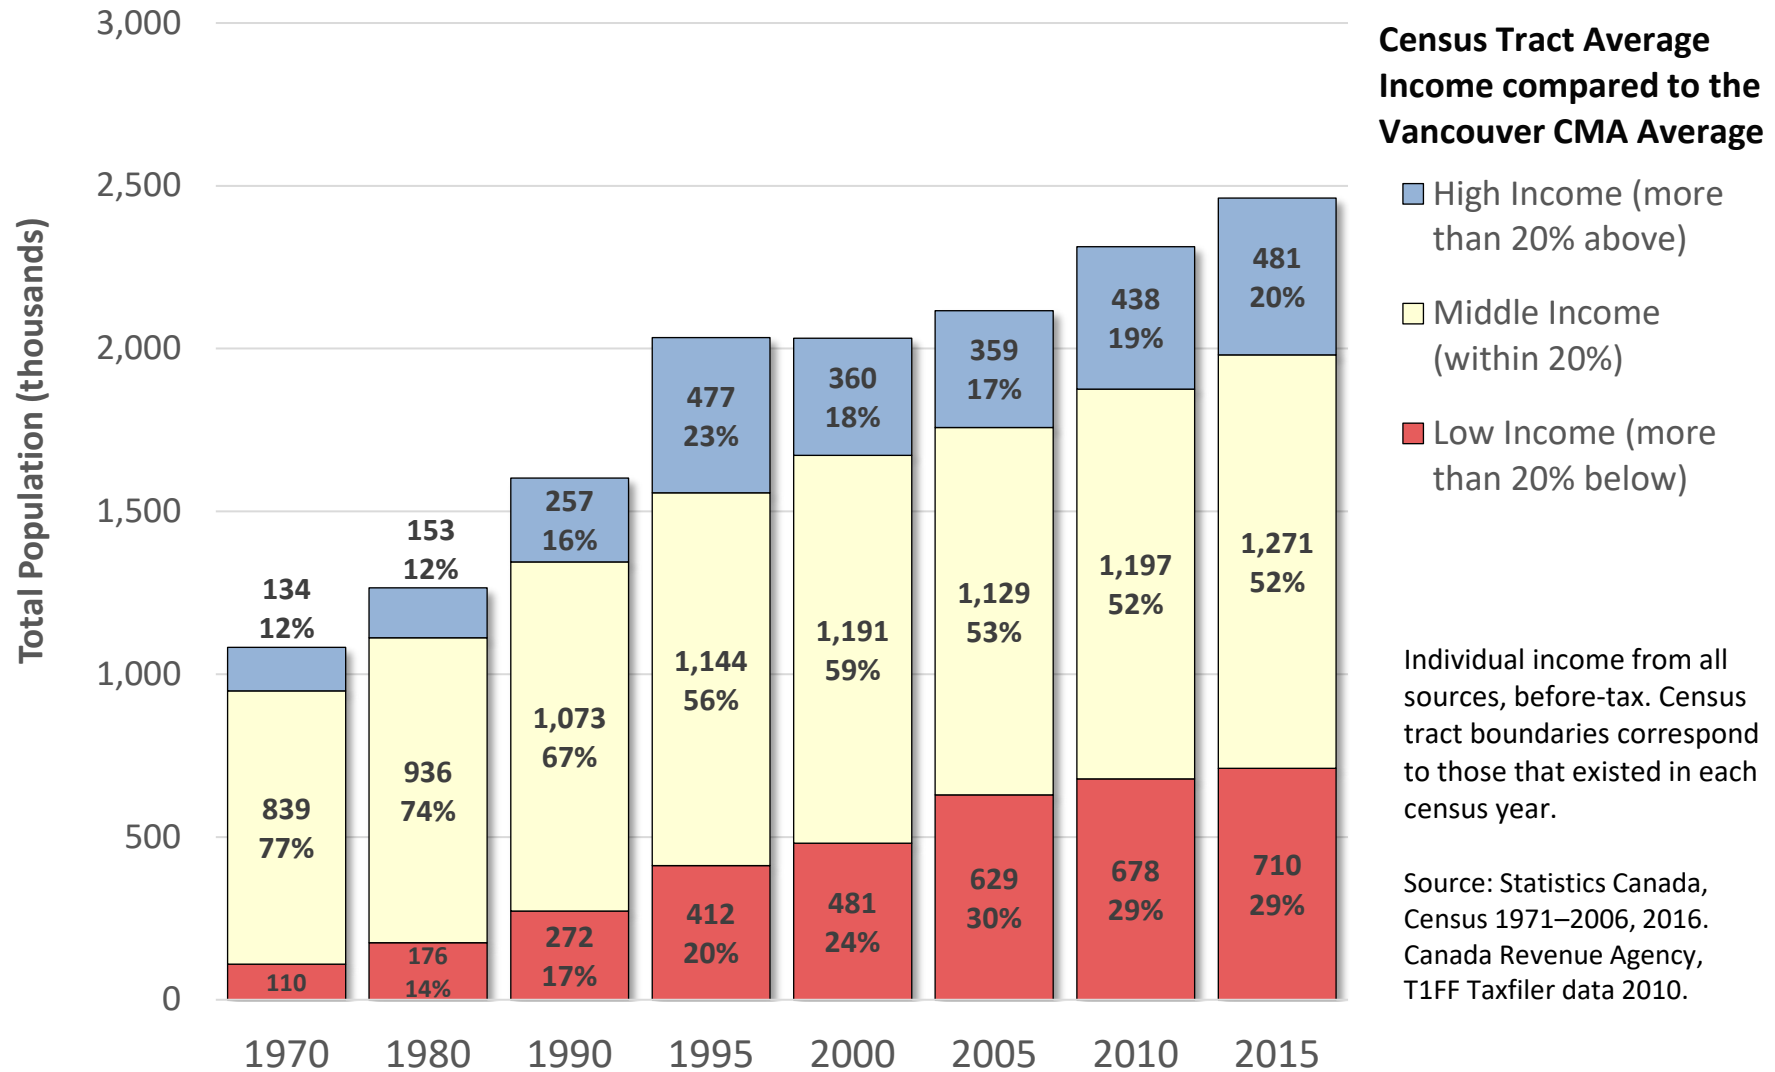

Neighbourhood Income & Population

Vancouver Census Metropolitan Area, 1970–2015

Neighbourhood Income & Population

City of Vancouver, 1970–2015

Neighbourhood Income & Population

City of Burnaby, 1970–2015

Neighbourhood Income & Population

City of Richmond, 1970–2015

Neighbourhood Income & Population

North Vancouver (City & District), 1970–2015

Neighbourhood Income & Population

City of Surrey, 1970–2015

Neighbourhood Income & Population

City of New Westminster, 1970–2015